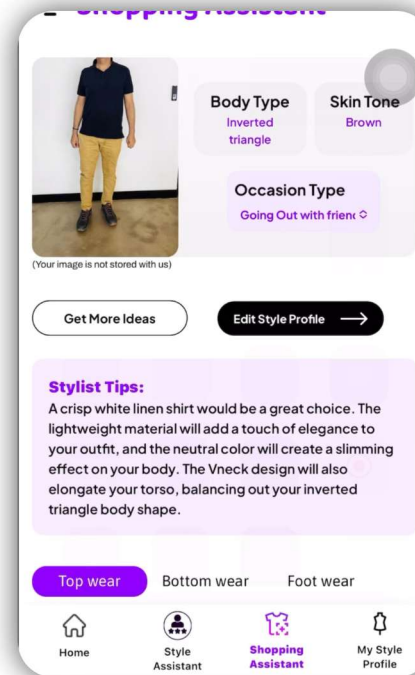

Our Solutions

Outfit Discovery platform

- We help users discover outfits that match their personal style through a platform
- Connect your whole inventory using live sync function and promote outfits on our platform for free.
- Users on the platform are redirected to your website to buy the product.