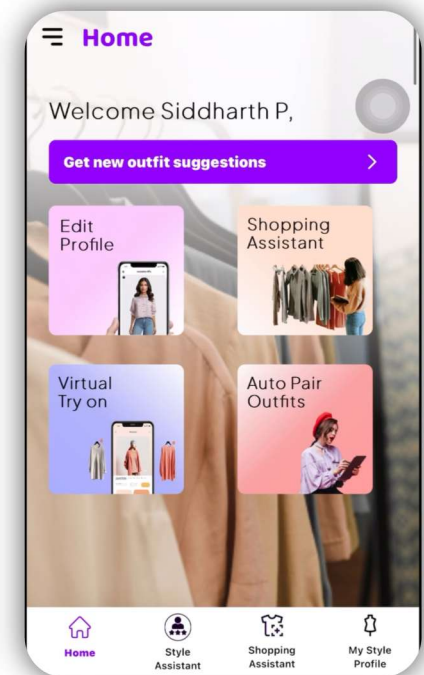

Grow your brand with the power of **StyleBuddy**

Promote, automate, sell- Do everything with the smartest
Styling & Shopping platform

[Start Free](#)

What is StyleBuddy?

- Helping retail brands to increase their sales through the power of AI based styling and personal shopper platform.
- We offer technology solutions to brands that want to grow their business, promote their outfits & increase reach.
- Our outfit discovery platform has over **10k+** users, **1M+** impressions, **2000+** outfits tried on virtually, recommended **5k+** outfits, **10k+** outfits synced

Our Solutions

Personal style widget for your website

- Simple to use widget which appears as a window on your ecommerce site.
- Show all your outfits to users using virtual try on
- Give your users styling tips based on body type, skin tone, occasion, gender.
- Provides users outfit suggestions based on the outfits user's browsing, which fits their style.

Our Solutions

Outfit Discovery platform

- We help users discover outfits that match their personal style through a platform
- Connect your whole inventory using live sync function and promote outfits on our platform for free.
- Users on the platform are redirected to your website to buy the product.

Our Solutions

Outfit Discovery platform + Personal style widget

- The complete solution which connects your website with our styling widget and discovery platform
- Users are smartly directed to the product page of your website & asked to try outfits using AI virtual try on
- Easy integration & process flow for your team