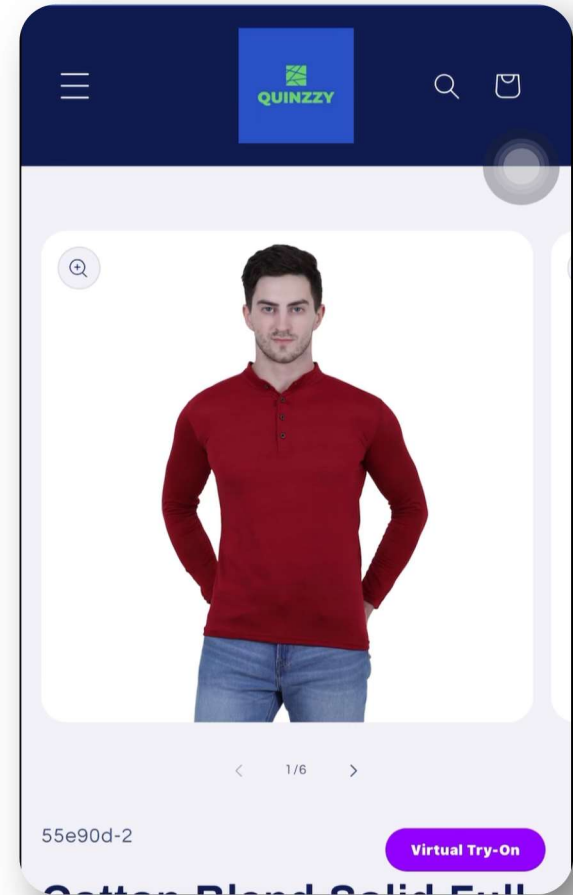

Grow your brand with the power of **StyleBuddy**

Promote, automate, sell- Do everything with the smartest
Styling & Shopping platform

[Start Free](#)

What is StyleBuddy?

- Helping retail brands to increase their sales through the power of AI based styling and personal shopper platform.
- We offer technology solutions to brands that want to grow their business, promote their outfits & increase reach.
- Our outfit discovery platform has over **10k+** users, **1M+** impressions, **2000+** outfits tried on virtually, recommended **5k+** outfits, **10k+** outfits synced

Our Solutions

Personal style widget for your website

- Simple to use widget which appears as a window on your ecommerce site.
- Show all your outfits to users using virtual try on
- Give your users styling tips based on body type, skin tone, occasion, gender.
- Provides users outfit suggestions based on the outfits user's browsing, which fits their style.