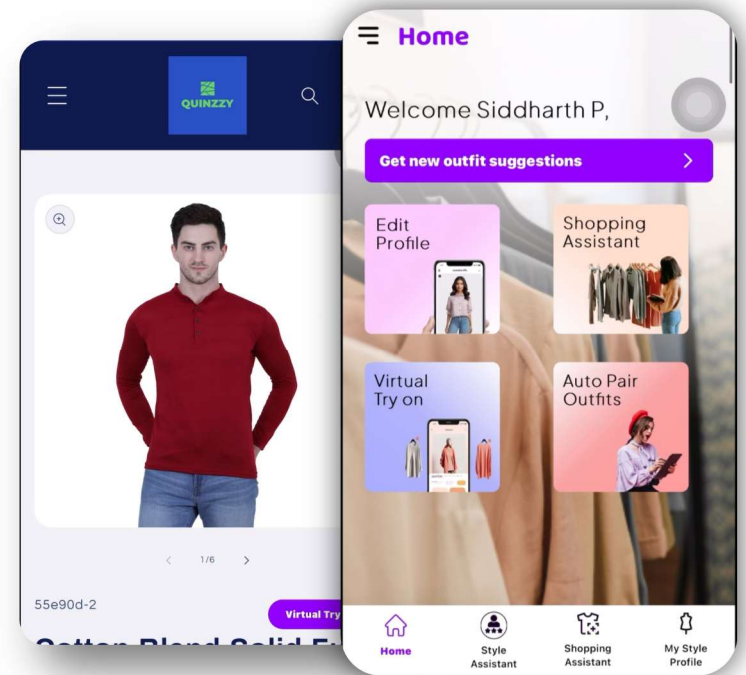

Grow your brand with the power of **StyleBuddy**

Promote, automate, sell- Do everything with the smartest
Styling & Shopping platform

[Start Free](#)

What is StyleBuddy?

- Helping retail brands to increase their sales through the power of AI based styling and personal shopper platform.
- We offer technology solutions to brands that want to grow their business, promote their outfits & increase reach.
- Our outfit discovery platform has over **10k+** users, **1M+** impressions, **2000+** outfits tried on virtually, recommended **5k+** outfits, **10k+** outfits synced

Our Solutions

Personal style widget for your website

- Simple to use widget which appears as a window on your ecommerce site.
- Show all your outfits to users using virtual try on
- Give your users styling tips based on body type, skin tone, occasion, gender.
- Provides users outfit suggestions based on the outfits user's browsing, which fits their style.

Our Solutions

Outfit Discovery platform

- We help users discover outfits that match their personal style through a platform
- Connect your whole inventory using live sync function and promote outfits on our platform for free.
- Users on the platform are redirected to your website to buy the product.

Our Solutions

Outfit Discovery platform + Personal style widget

- The complete solution which connects your website with our styling widget and discovery platform
- Users are smartly directed to the product page of your website & asked to try outfits using AI virtual try on
- Easy integration & process flow for your team